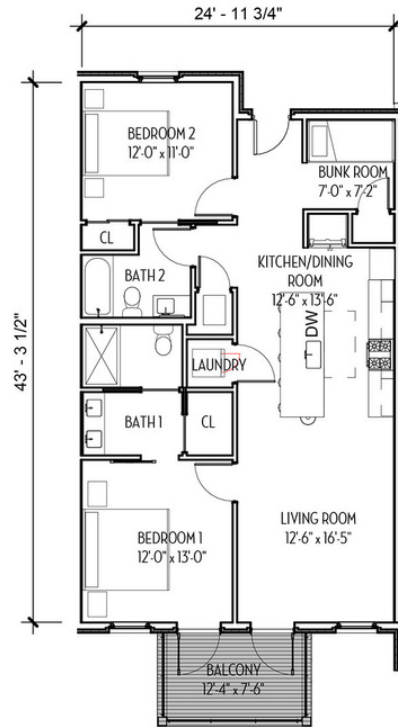

PLAN C

2 BED | 2 BATH | 1,053 SQFT

THE WALTON
ON 30A